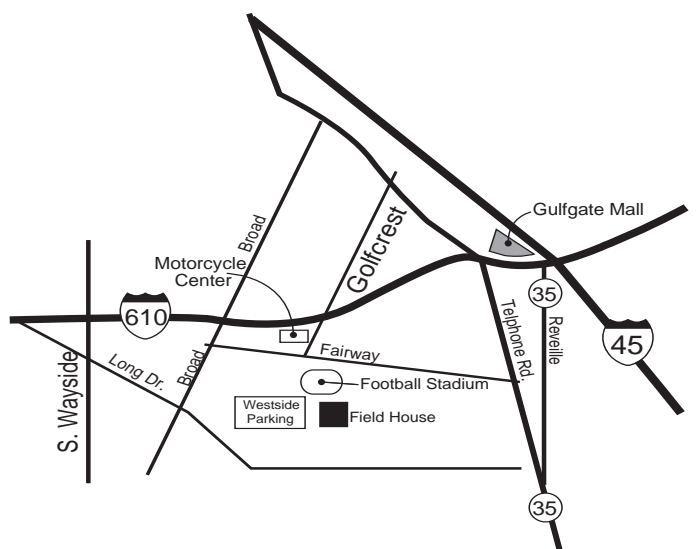

INVITATIONAL JUNIOR NINJA CAMP

Date: **Sunday February 7, 2010**

White- Red Belts Jrs.

Place : **Barnett Field House**

6800 Fairway, Houston, Tx (Next to Barnett Stadium)

What to Wear: **Karate Uniform & Sneakers**

DIRECTIONS: From the Astrodome Go 610 East, Exit the Long Drive, S.Wayside Exit, Stay on the feeder until Golfcrest, Right on Golfcrest to Barnett Field House (Next to the Stadium) **Allow 20 Minutes From The Astrodome**

DIRECTIONS: From I-45, Go 610 West, Exit S.Wayside, Long Drive, -Turn Left at S.Wayside, go under the freeway, Turn left on the 610 East Feeder Rd. until Golfcrest, Right on Golfcrest to Barnett Field House (Next to the Stadium) **Allow 15 Minutes From I-45 at 610**