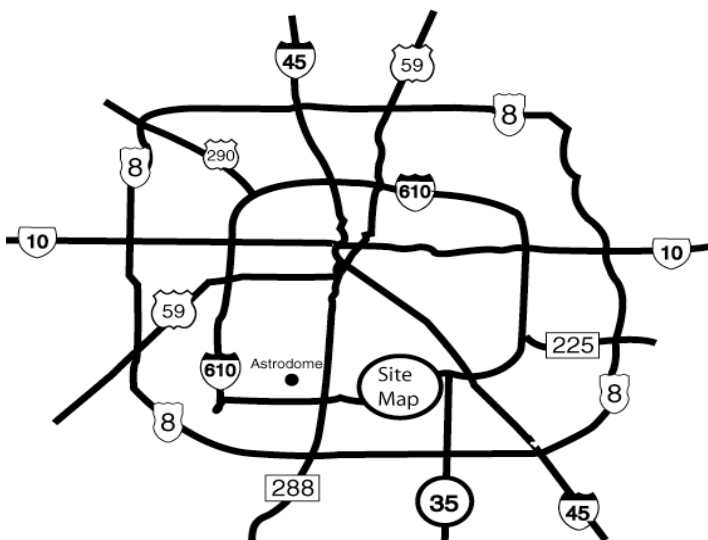

DIRECTIONS: From the Astrodome Go 610 East, Exit the Long Drive, S.Wayside Exit, Stay on the feeder until Golfcrest, Right on Golfcrest to Barnett Field House (Next to the Stadium) **Allow 20 Minutes From The Astrodome**

DIRECTIONS: From I-45, Go 610 West, Exit S.Wayside, Long Drive, -Turn Left at S.Wayside, go under the freeway, Turn left on the 610 East Feeder Rd. until Golfcrest, Right on Golfcrest to Barnett Field House (Next to the Stadium) **Allow 15 Minutes From I-45 at 610**